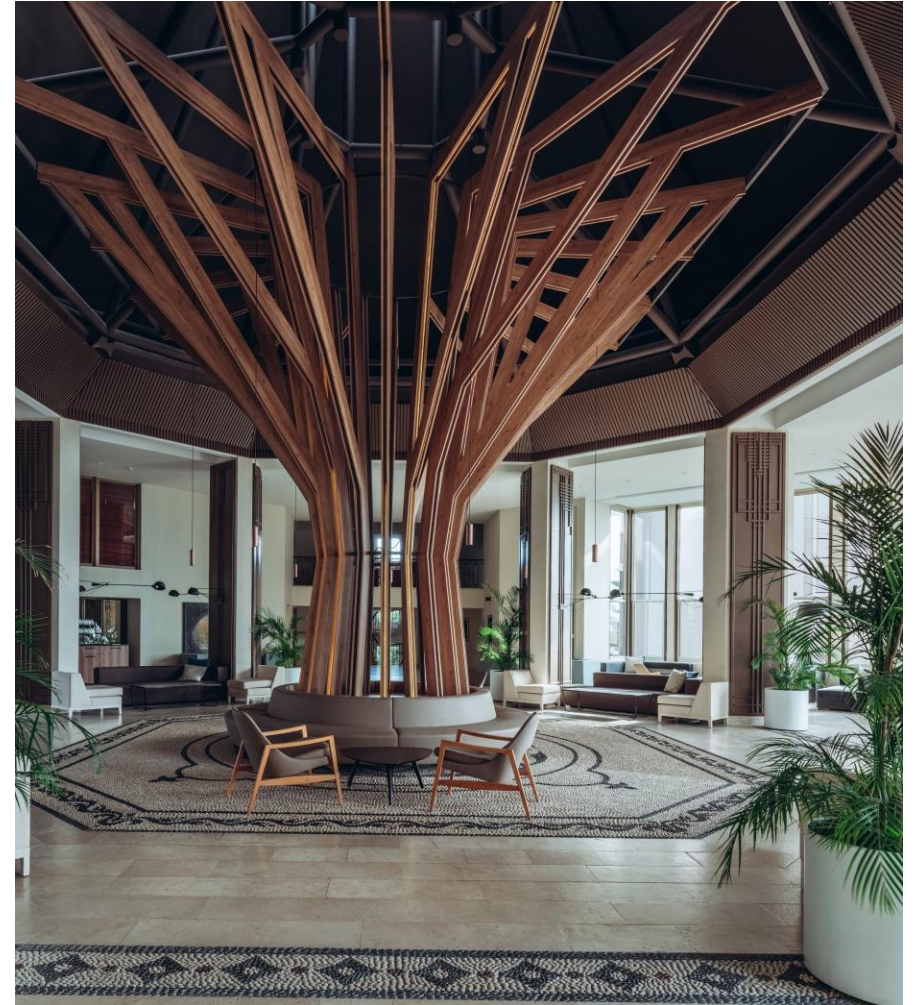

SERVICES WITH CHARGE

Spa & Wellness: Beauty care, skin care, body care, facial care, massages, special treatments

Baby sitter service on request with an extra charge

Laundry service with an extra charge

Doctor Service with an extra charge (on call)

Hairdresser with an extra charge

Nurse Service

Private Beach Cabanas: between 10:00 - 18:00 with an extra charge

Reservation is required through Guest Relations.

All Day Service – Orders can be made from Cabana QR menu and Paloma Hotels App.

Late check out upon availability

Water Sports *

*All water sports are not operated by Paloma Hotels and therefore do not form part of your holiday package. The water sports are provided by an independent operator, authorised by the local municipality and therefore Paloma Hotels cannot accept any responsibility for any loss or injury of whatever nature which may be incurred whilst partaking in these activities.

OTHER FACILITIES & SERVICES

Shopping Area

Turkish Bath and Sauna

Complimentary Wi-Fi in Rooms and Public Areas

Our operation, such as meals and services, are adjusted according to the international and local rules and guidelines. Changes to hotel information, facilities, activities and services can occur for a variety of reasons. Paloma Hotels reserves the right to make changes without prior notice.