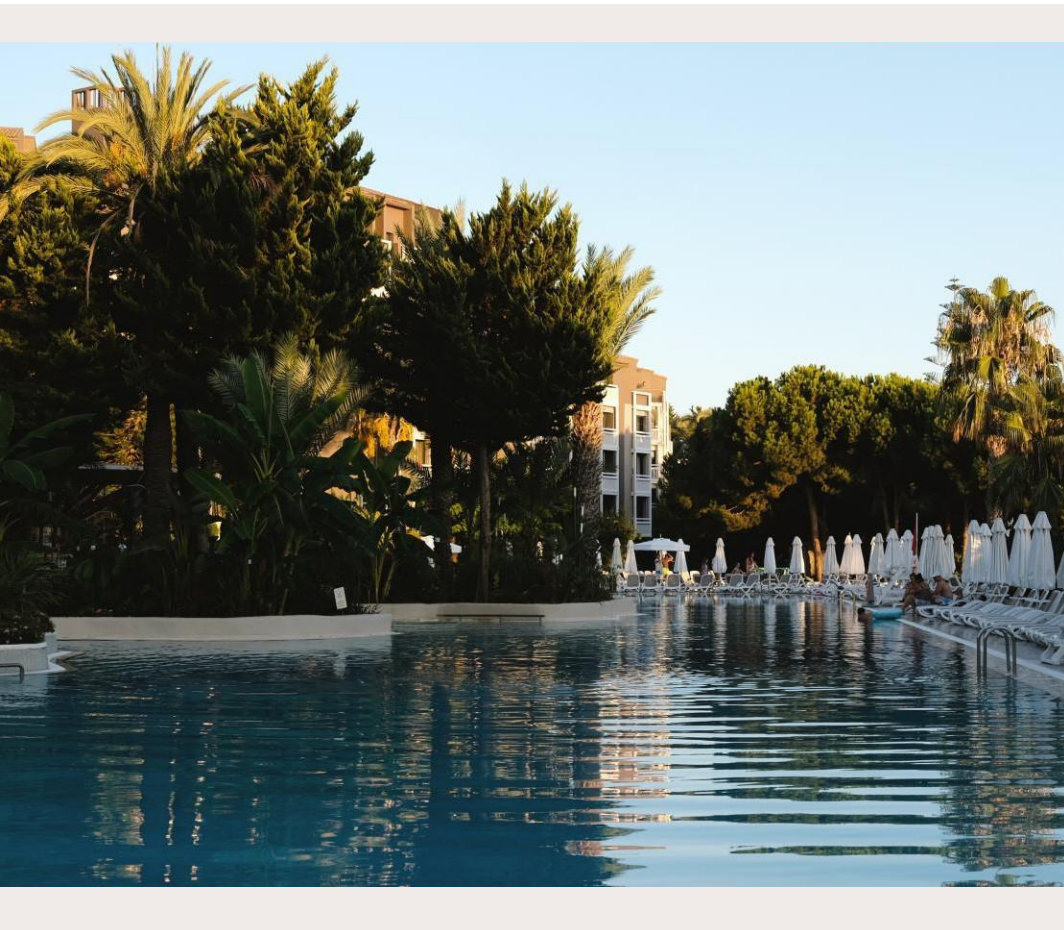

BEACH & POOLS

Hotel owns sandy beach

Pools: 3 Outdoor swimming pools: 720 m³ – 155 cm deep + 760 m³ – 155 cm deep + 1450 m³ – from 5 cm to 140 cm deep

Integrated children's pool: 31 m³ – 35 cm deep

Kid's slides (4-12 years): Kids under 8 must be supervised by parents all the time.

Indoor swimming pool: 103 m³ – 140 cm deep (Only winter season 01.11.-31.03)

Towels, sun beds and sun shades are provided free of charge

Pool and Aquapark Regulations, which are determined according to International Standards, are available in the QR information system located in the rooms at our hotels.

PalomAqua Side is the largest and the most immersed Aquapark in the region of Manavgat

Free shuttle service is provided to PalomAqua Side, reservation is required 24 hours in advance. PalomAqua is located at Sorgun/Side

PalomAqua with 3 family slides, 2 racer slides, 2 extreme slides, 5 body & inner tube slides, 7 separate kids' slides, and a splash world