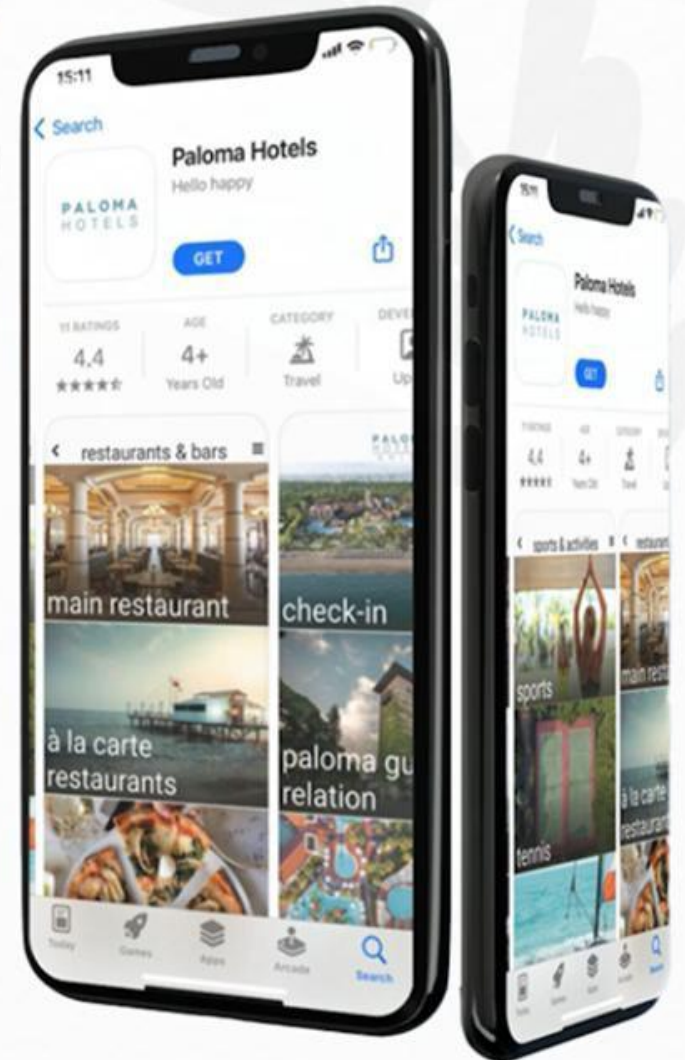

GO PAPER LESS

As Paloma Hotels, **we reduce paper waste** by offering all our services (hotel brochures, menus, hotel plan etc.) through **Paloma QR in rooms or Paloma Hotels mobile application.**

In addition, you can **view all the menus** and **make your reservation** for our **à la carte restaurants, place your 24-hour room service order and contact guest service** via Whatsapp chat through Paloma Hotels App.

SMART & USER-FRIENDLY PALOMA APP